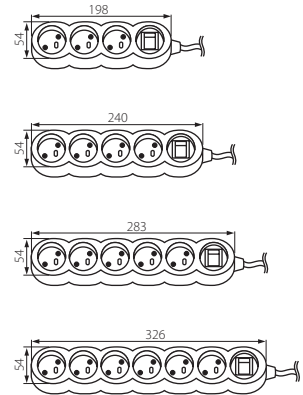

LUNGA S

LUNGA S3 3G1.0X1.4M

LUNGA S4 3G1.0X1.4M

LUNGA S5 3G1.0X1.4M

LUNGA S6 3G1.0X1.4M

Kanlux

LUNGA S3 3G1.0X1.4M	25954	1,4m	3x 2P+T/2P+E
LUNGA S3 3G1.0X3M	26508	3m	3x 2P+T/2P+E
LUNGA S3 3G1.0X5M	26509	5m	3x 2P+T/2P+E
LUNGA S4 3G1.0X1.4M	25955	1,4m	4x 2P+T/2P+E
LUNGA S4 3G1.0X3M	26510	3m	4x 2P+T/2P+E
LUNGA S4 3G1.0X5M	26511	5m	4x 2P+T/2P+E
LUNGA S5 3G1.0X1.4M	25956	1,4m	5x 2P+T/2P+E
LUNGA S5 3G1.0X3M	26512	3m	5x 2P+T/2P+E
LUNGA S5 3G1.0X5M	26513	5m	5x 2P+T/2P+E
LUNGA S6 3G1.0X1.4M	25957	1,4m	6x 2P+T/2P+E
LUNGA S6 3G1.0X3M	26514	3m	6x 2P+T/2P+E
LUNGA S6 3G1.0X5M	26515	5m	6x 2P+T/2P+E

250V-50/60Hz

In
10A

(Wi)
2500

IP
20

ERC

CE

DE

weiß
Gehäuse: Kunststoff